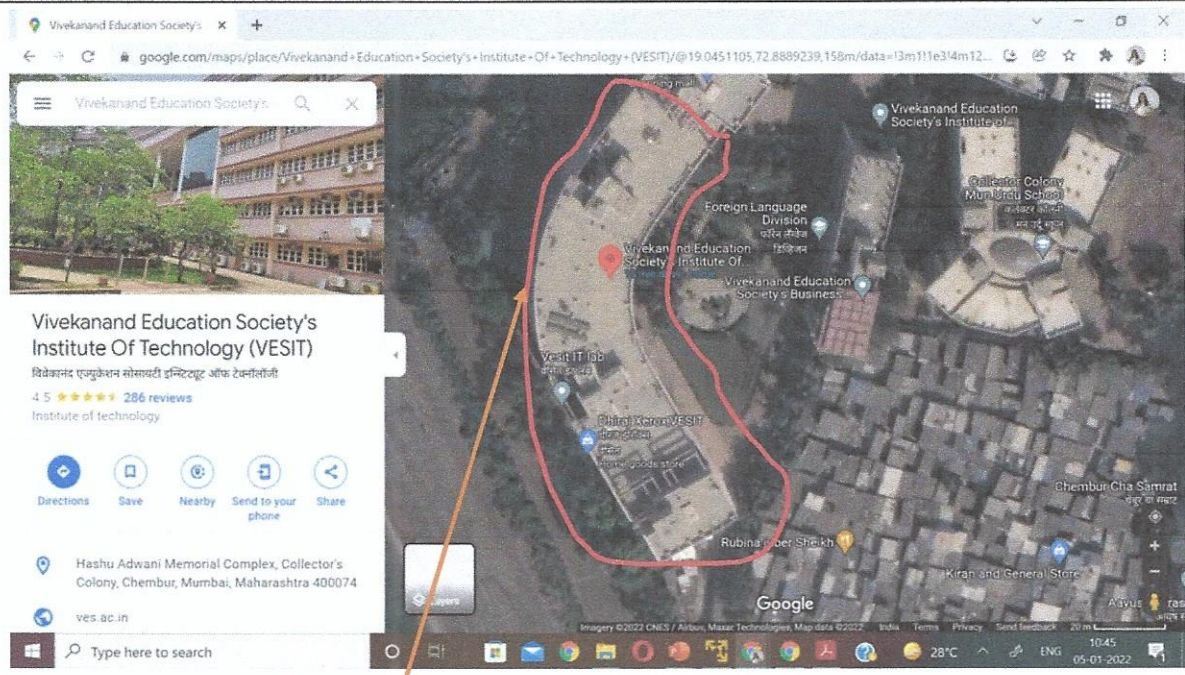

VESIT on Google Map

Red colour circled portion on Google Map is **VES Institute Technology (VESIT)** building located at Hashu Advani Memorial Complex, Collector's Colony, Chembur, Mumbai – 400 074. India.

VESIT address on Google Map for this location is "Hashu Advani Memorial Complex, Collector's Colony, Chembur, Mumbai – 400 074. India"

In same VESIT building pointer is shifted to left where address is shown as "2VVQ+WHJ, कलेक्टर कॉलोनी Chembur, Mumbai, Maharashtra 400074"