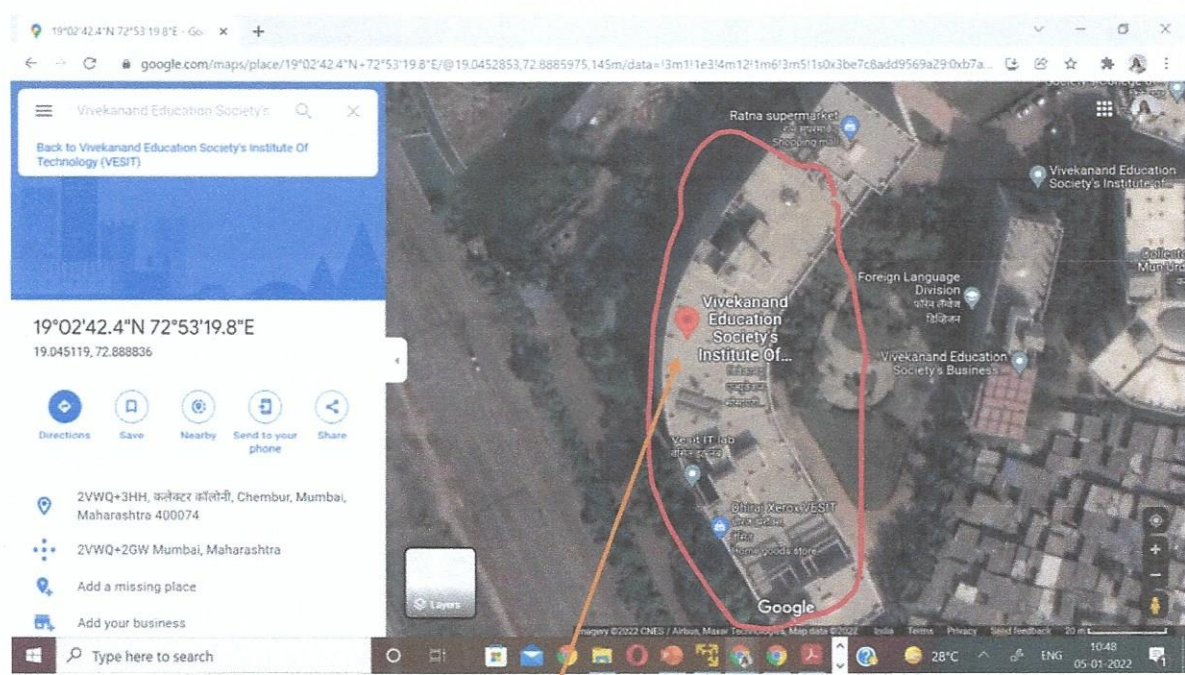

VESIT on Google Map

Red colour circled portion on Google Map is **VES Institute Technology (VESIT)** building located at Hashu Advani Memorial Complex, Collector's Colony, Chembur, Mumbai – 400 074. India.

VESIT address on Google Map for this location is "Hashu Advani Memorial Complex, Collector's Colony, Chembur, Mumbai – 400 074. India"

In same VESIT building pointer is shifted to left where address is shown as "2VVQ+WHJ, कलेक्टर कॉलोनी Chembur, Mumbai, Maharashtra 400074"